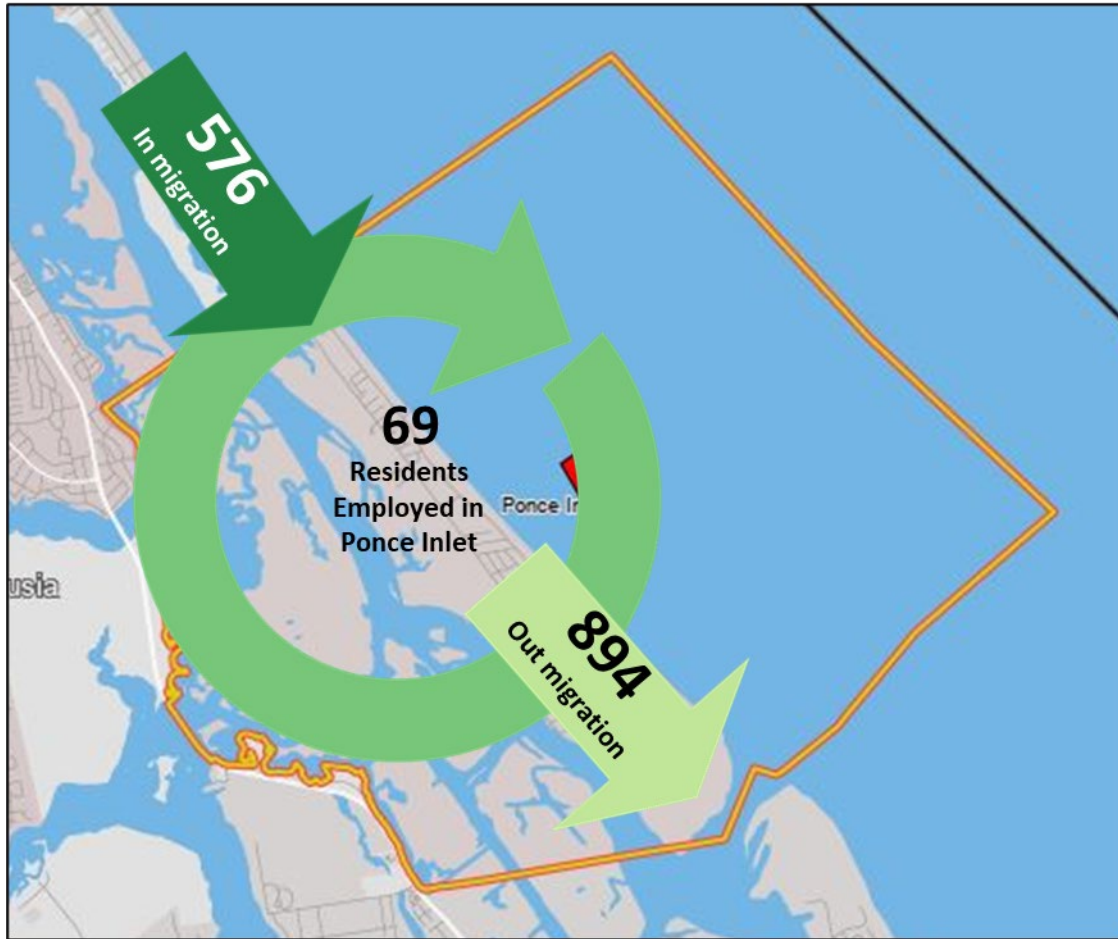

Ponce Inlet, FL Employment Inflow/Outflow

- 576 - Employed in Selection Area, Live Outside
- 894 - Live in Selection Area, Employed Outside
- 69 - Employed and Live in Selection Area

2021 Inflow/Outflow Job Counts (Primary Jobs)	Count
Employed in Ponce Inlet	645
Employed in Ponce Inlet but Living Outside	576
Employed and Living in Ponce Inlet	69
Living in Ponce Inlet	963
Living in Ponce Inlet but Employed Outside	894
Living and Employed in Ponce Inlet	69
Net Inflow/Outflow for Ponce Inlet	(318)

Source: US Census On-the-Map Program – 2021 LODES Statistics. Primary Jobs