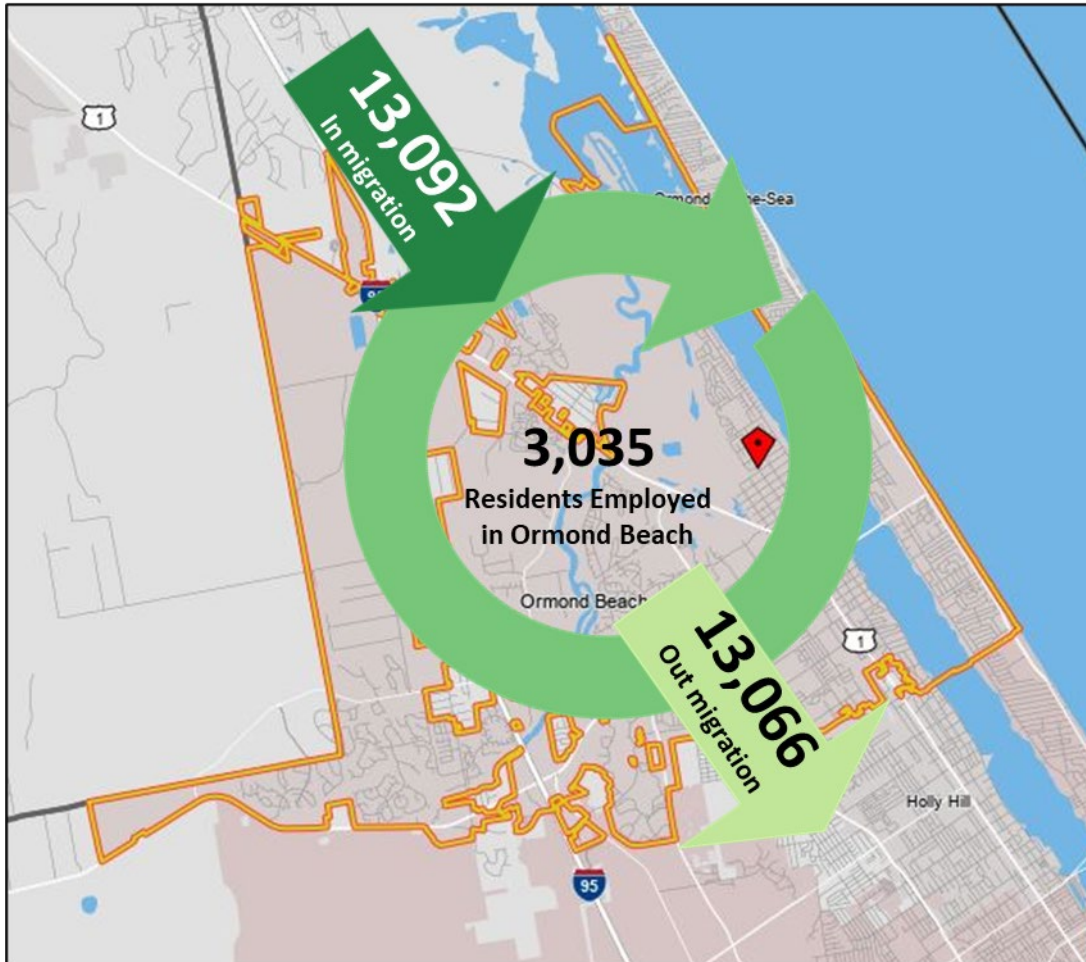

# Ormond Beach, FL Employment Inflow/Outflow

- 13,092 - Employed in Selection Area, Live Outside
- 13,066 - Live in Selection Area, Employed Outside
- 3,035 - Employed and Live in Selection Area

2021 Inflow/Outflow Job Counts (Primary Jobs)	Count
Employed in Ormond Beach	16,127
Employed in Ormond Beach but Living Outside	13,092
Employed and Living in Ormond Beach	3,035
Living in Ormond Beach	16,101
Living in Ormond Beach but Employed Outside	13,066
Living and Employed in Ormond Beach	3,035
<b>Net Inflow/Outflow for Ormond Beach</b>	<b>26</b>

Source: US Census On-the-Map Program – 2021 LODES Statistics. Primary Jobs