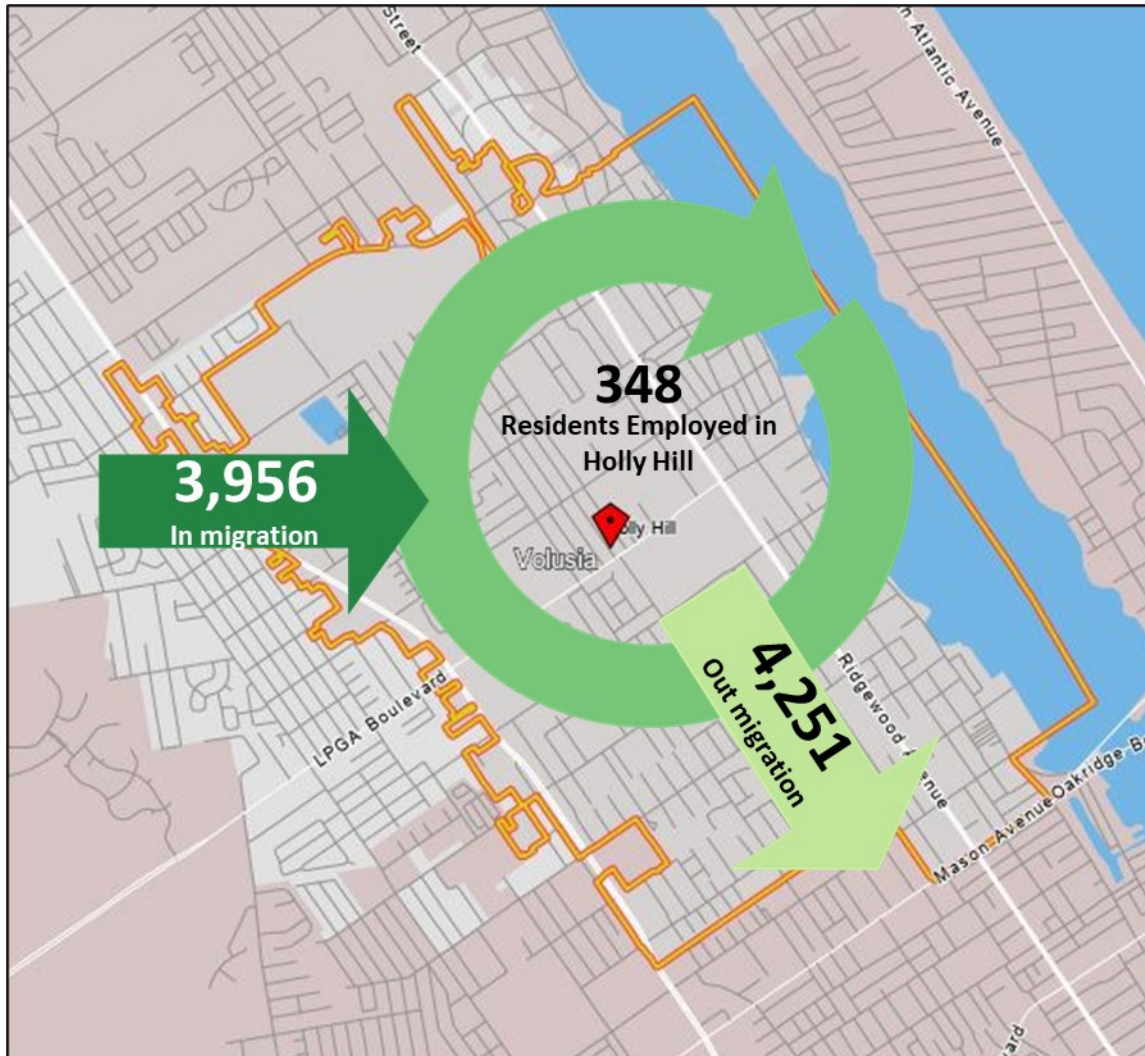

# Holly Hill, FL Employment Inflow/Outflow

- 3,956 - Employed in Selection Area, Live Outside
- 4,251 - Live in Selection Area, Employed Outside
- 348 - Employed and Live in Selection Area

2021 Inflow/Outflow Job Counts (Primary Jobs)	Count
Employed in Holly Hill	4,304
Employed in Holly Hill but Living Outside	3,956
Employed and Living in Holly Hill	348
Living in Holly Hill	4,599
Living in Holly Hill but Employed Outside	4,251
Living and Employed in Holly Hill	348
<b>Net Inflow/Outflow for Holly Hill</b>	<b>(295)</b>

Source: US Census On-the-Map Program – 2021 LODES Statistics. Primary Jobs