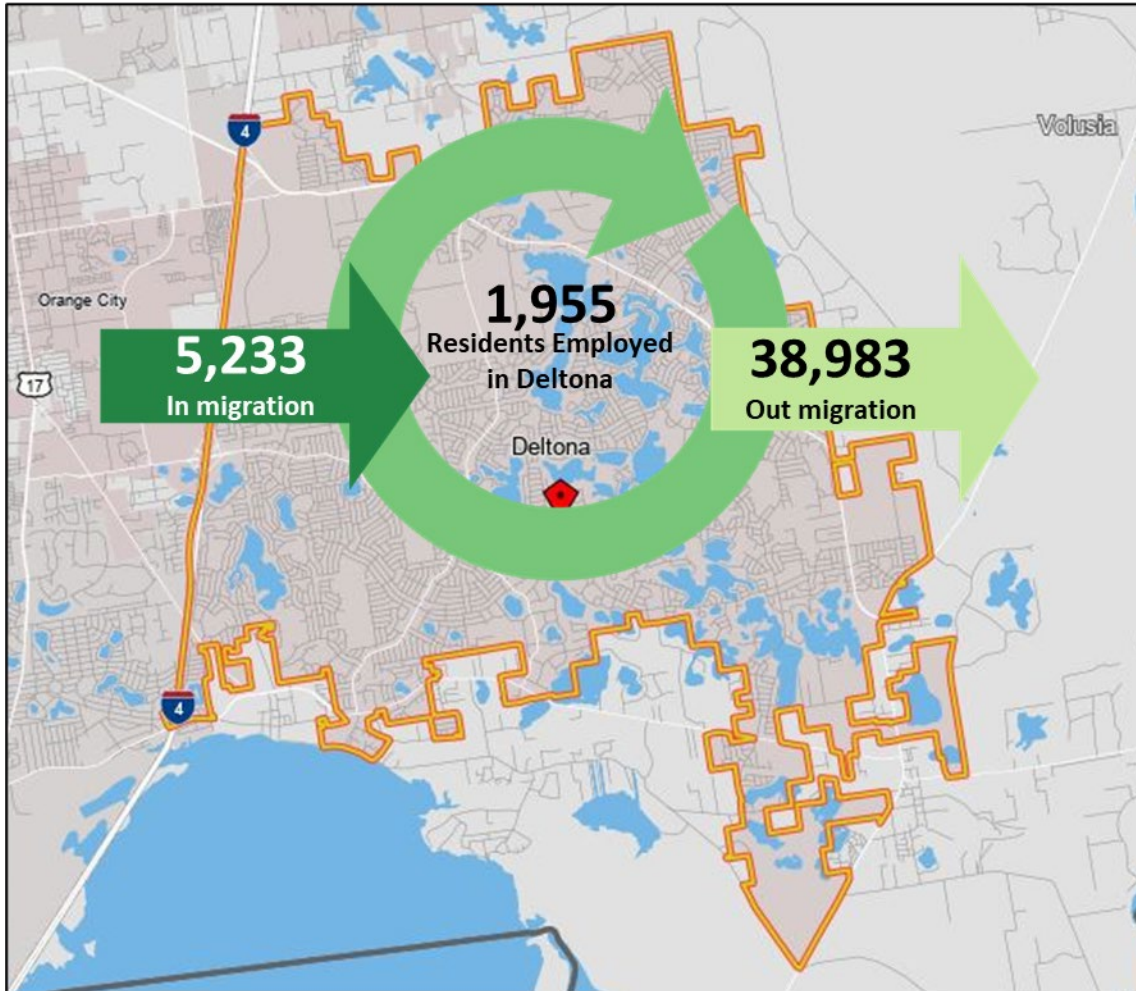

Deltona, FL Employment Inflow/Outflow

- 5,233 - Employed in Selection Area, Live Outside
- 38,983 - Live in Selection Area, Employed Outside
- 1,955 - Employed and Live in Selection Area

2021 Inflow/Outflow Job Counts (Primary Jobs)	Count
Employed in Deltona	7,188
Employed in Deltona but Living Outside	5,233
Employed and Living in Deltona	1,955
Living in Deltona	40,938
Living in Deltona but Employed Outside	38,983
Living and Employed in Deltona	1,955
Net Inflow/Outflow for Deltona	(33,750)

Source: US Census On-the-Map Program – 2021 LODES Statistics. Primary Jobs