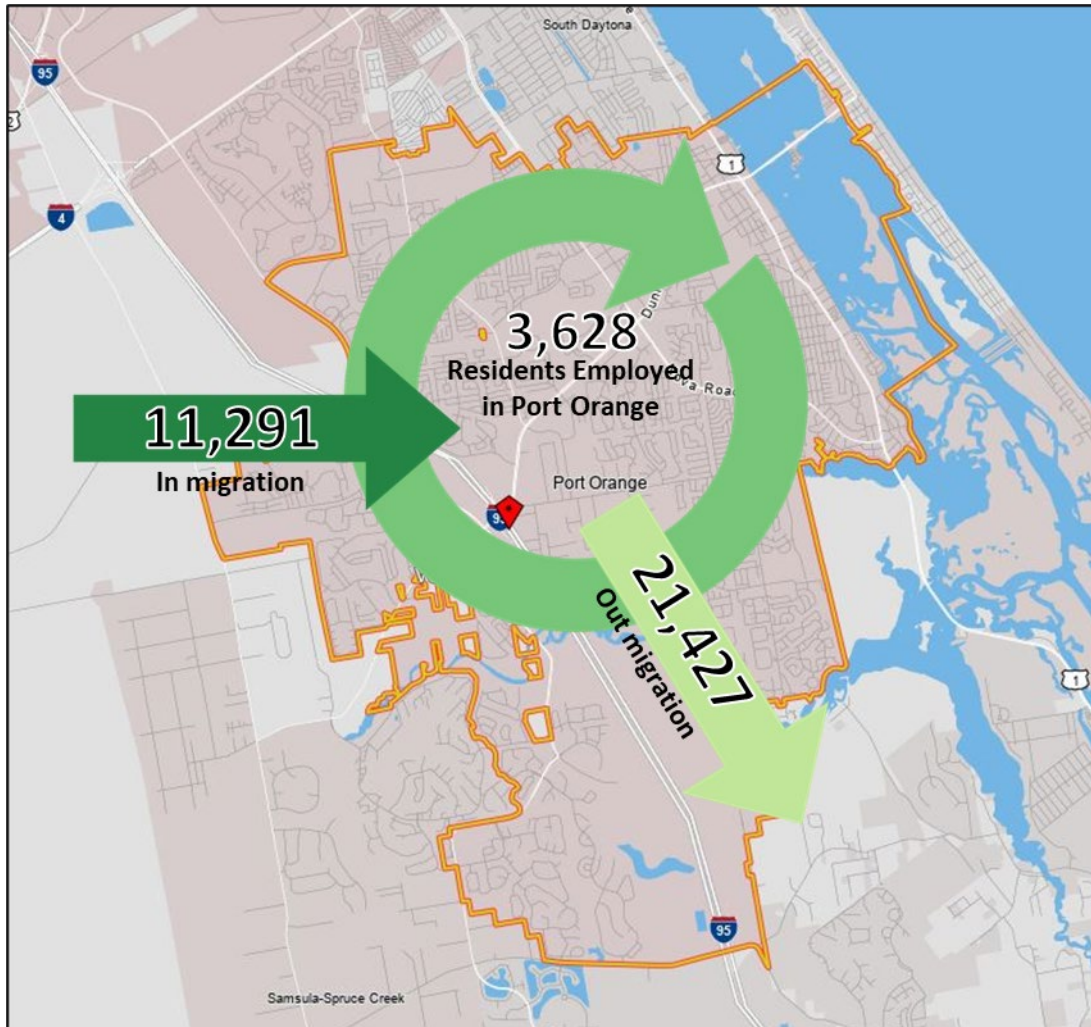

EMPLOYMENT INFLOW / OUTFLOW – PORT ORANGE, FL

- 11,291 - Employed in Selection Area, Live Outside
- 21,427 - Live in Selection Area, Employed Outside
- 3,628 - Employed and Live in Selection Area

| 2020 Inflow/Outflow Job Counts (All Jobs) | Count |
|--|-----------------|
| Employed in Port Orange | 14,919 |
| Employed in Port Orange but Living Outside | 11,291 |
| Employed and Living in Port Orange | 3,628 |
| Living in Port Orange | 25,055 |
| Living in Port Orange but Employed Outside | 21,427 |
| Living and Employed in Port Orange | 3,628 |
| Net Inflow/Outflow for Port Orange | (10,136) |

Source: US Census On-the-Map Program – 2020 LODES Statistics. All Jobs