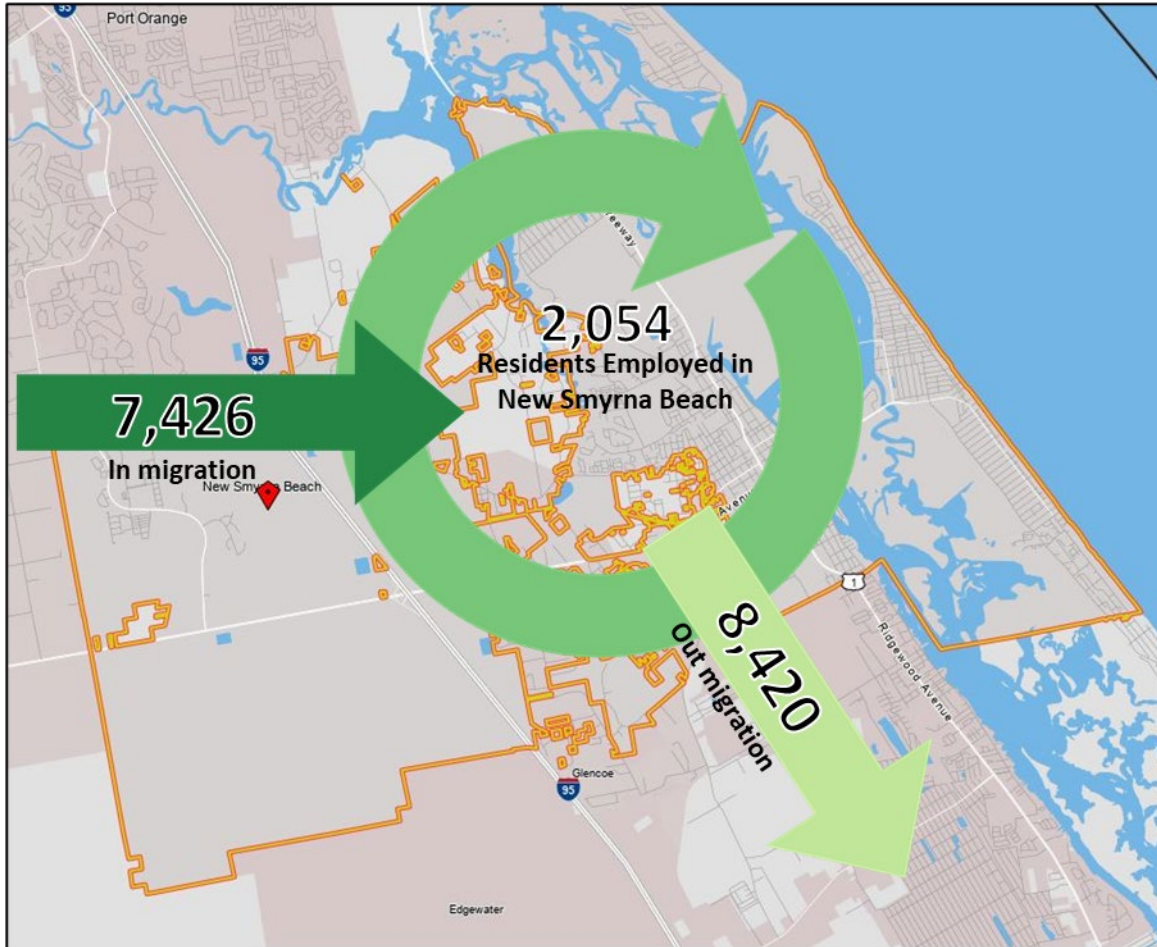

# EMPLOYMENT INFLOW / OUTFLOW – NEW SMYRNA BEACH, FL

- 7,426 - Employed in Selection Area, Live Outside
- 8,420 - Live in Selection Area, Employed Outside
- 2,054 - Employed and Live in Selection Area

2020 Inflow/Outflow Job Counts (All Jobs)		Count
Employed in New Smyrna Beach		9,480
Employed in New Smyrna Beach but Living Outside		7,426
Employed and Living in New Smyrna Beach		2,054
Living in New Smyrna Beach		10,474
Living in New Smyrna Beach but Employed Outside		8,420
Living and Employed in New Smyrna Beach		2,054
<b>Net Inflow/Outflow for New Smyrna Beach</b>		<b>(994)</b>

Source: US Census On-the-Map Program – 2020 LODES Statistics. All Jobs